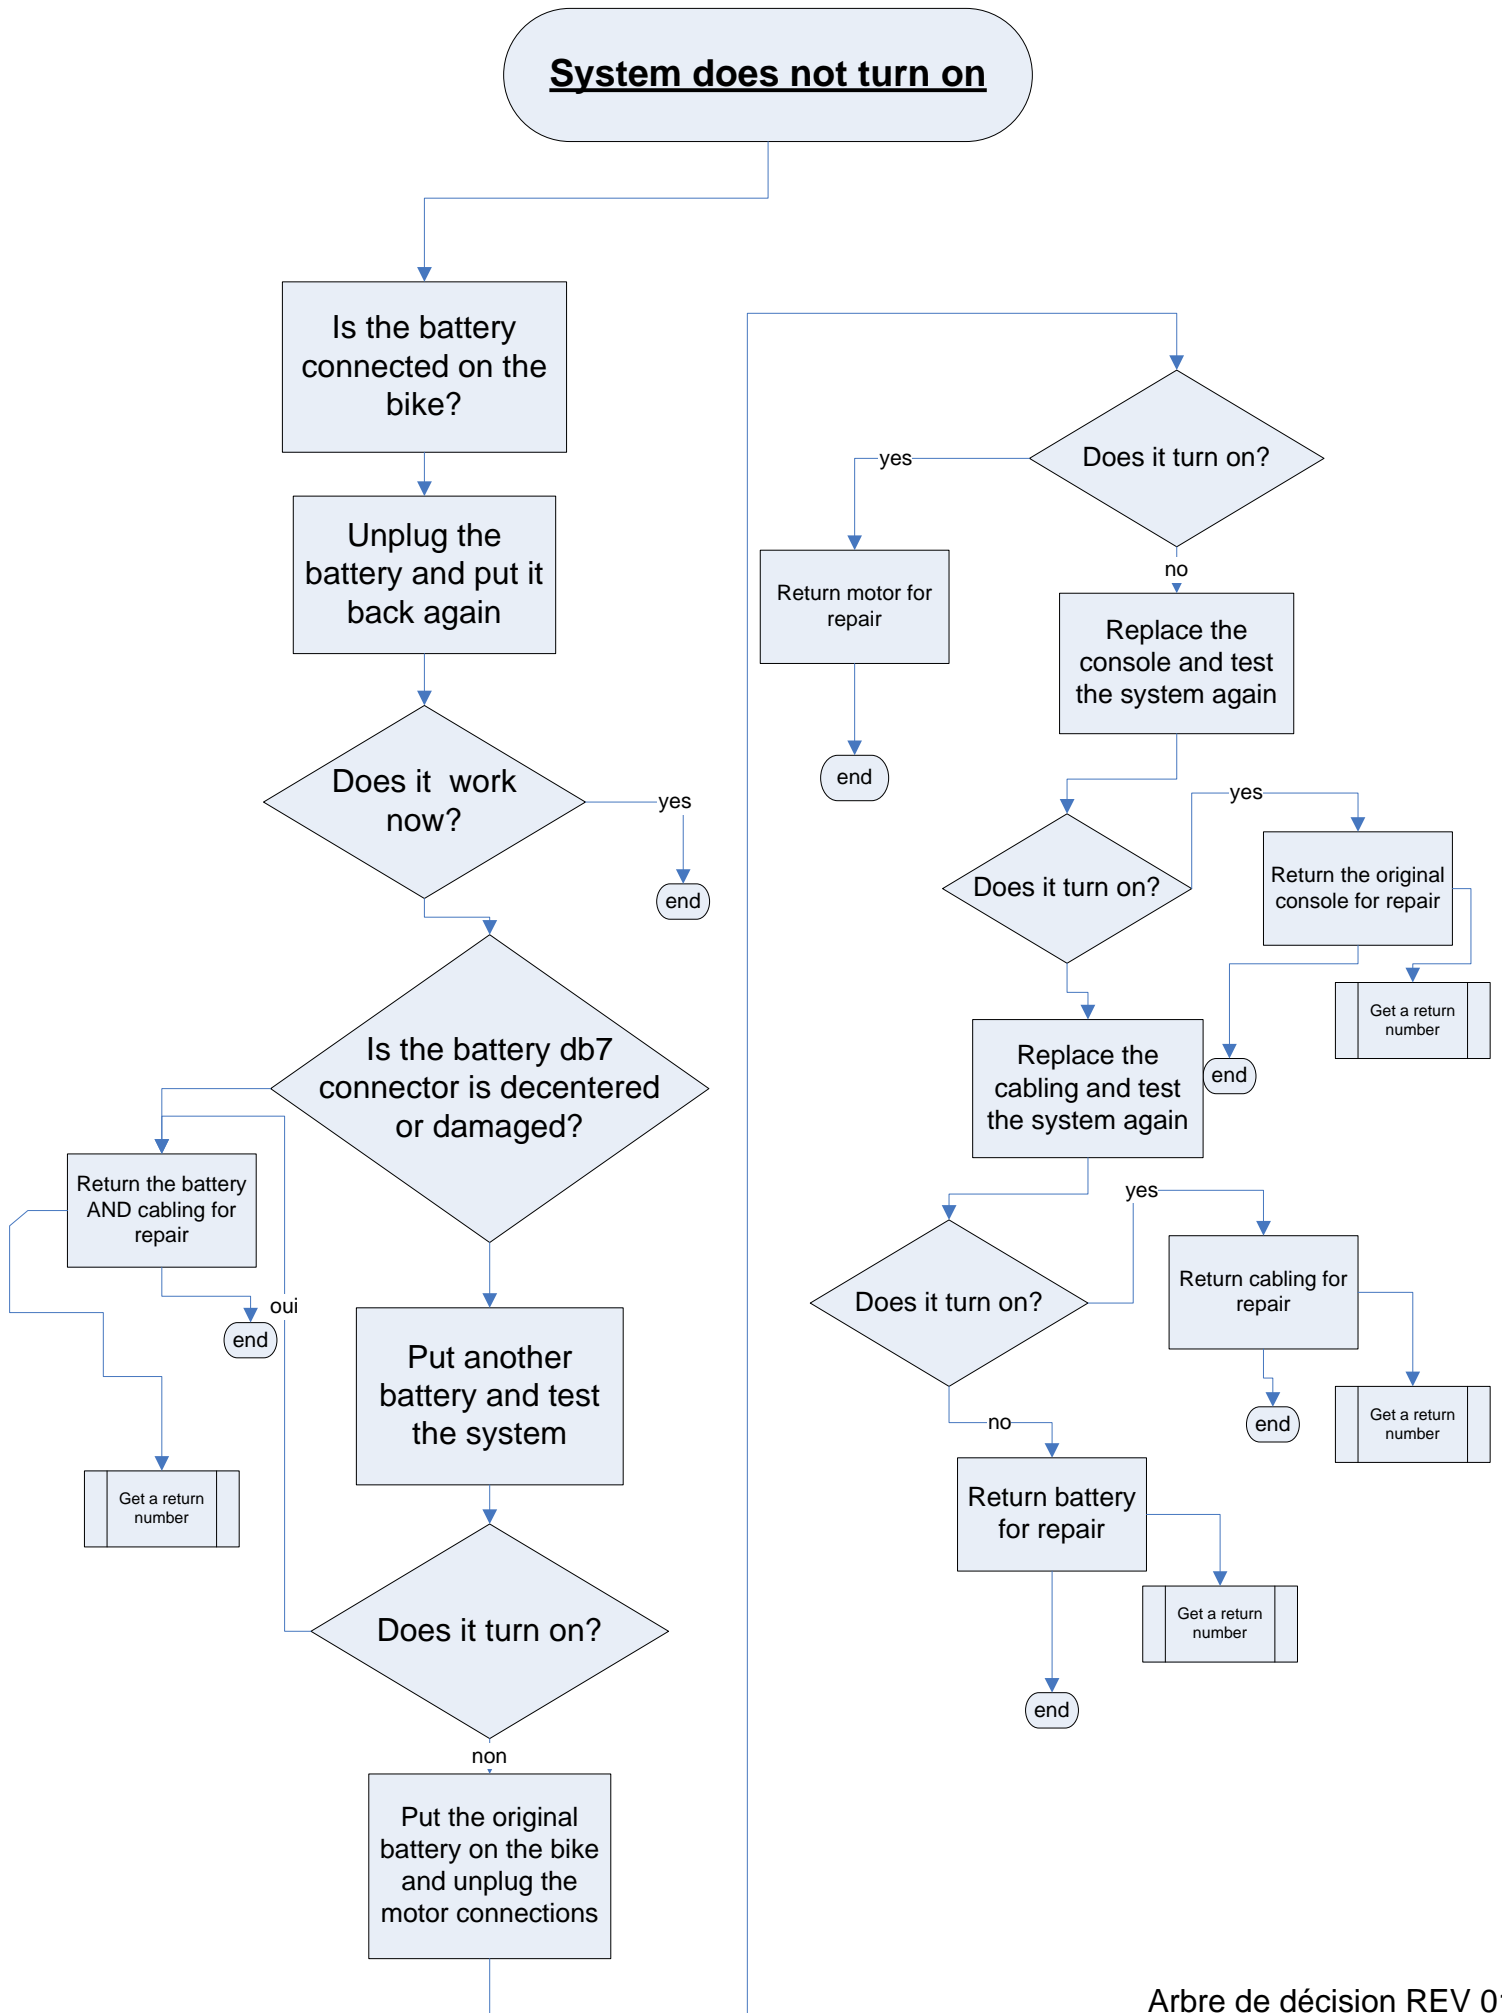

Motor doesn't assist

Console does not display properly

System does not turn on

**Battery does not accept any charge,
the light does not turn on
(for Ni-MH batteries only)**

Console does not show battery status