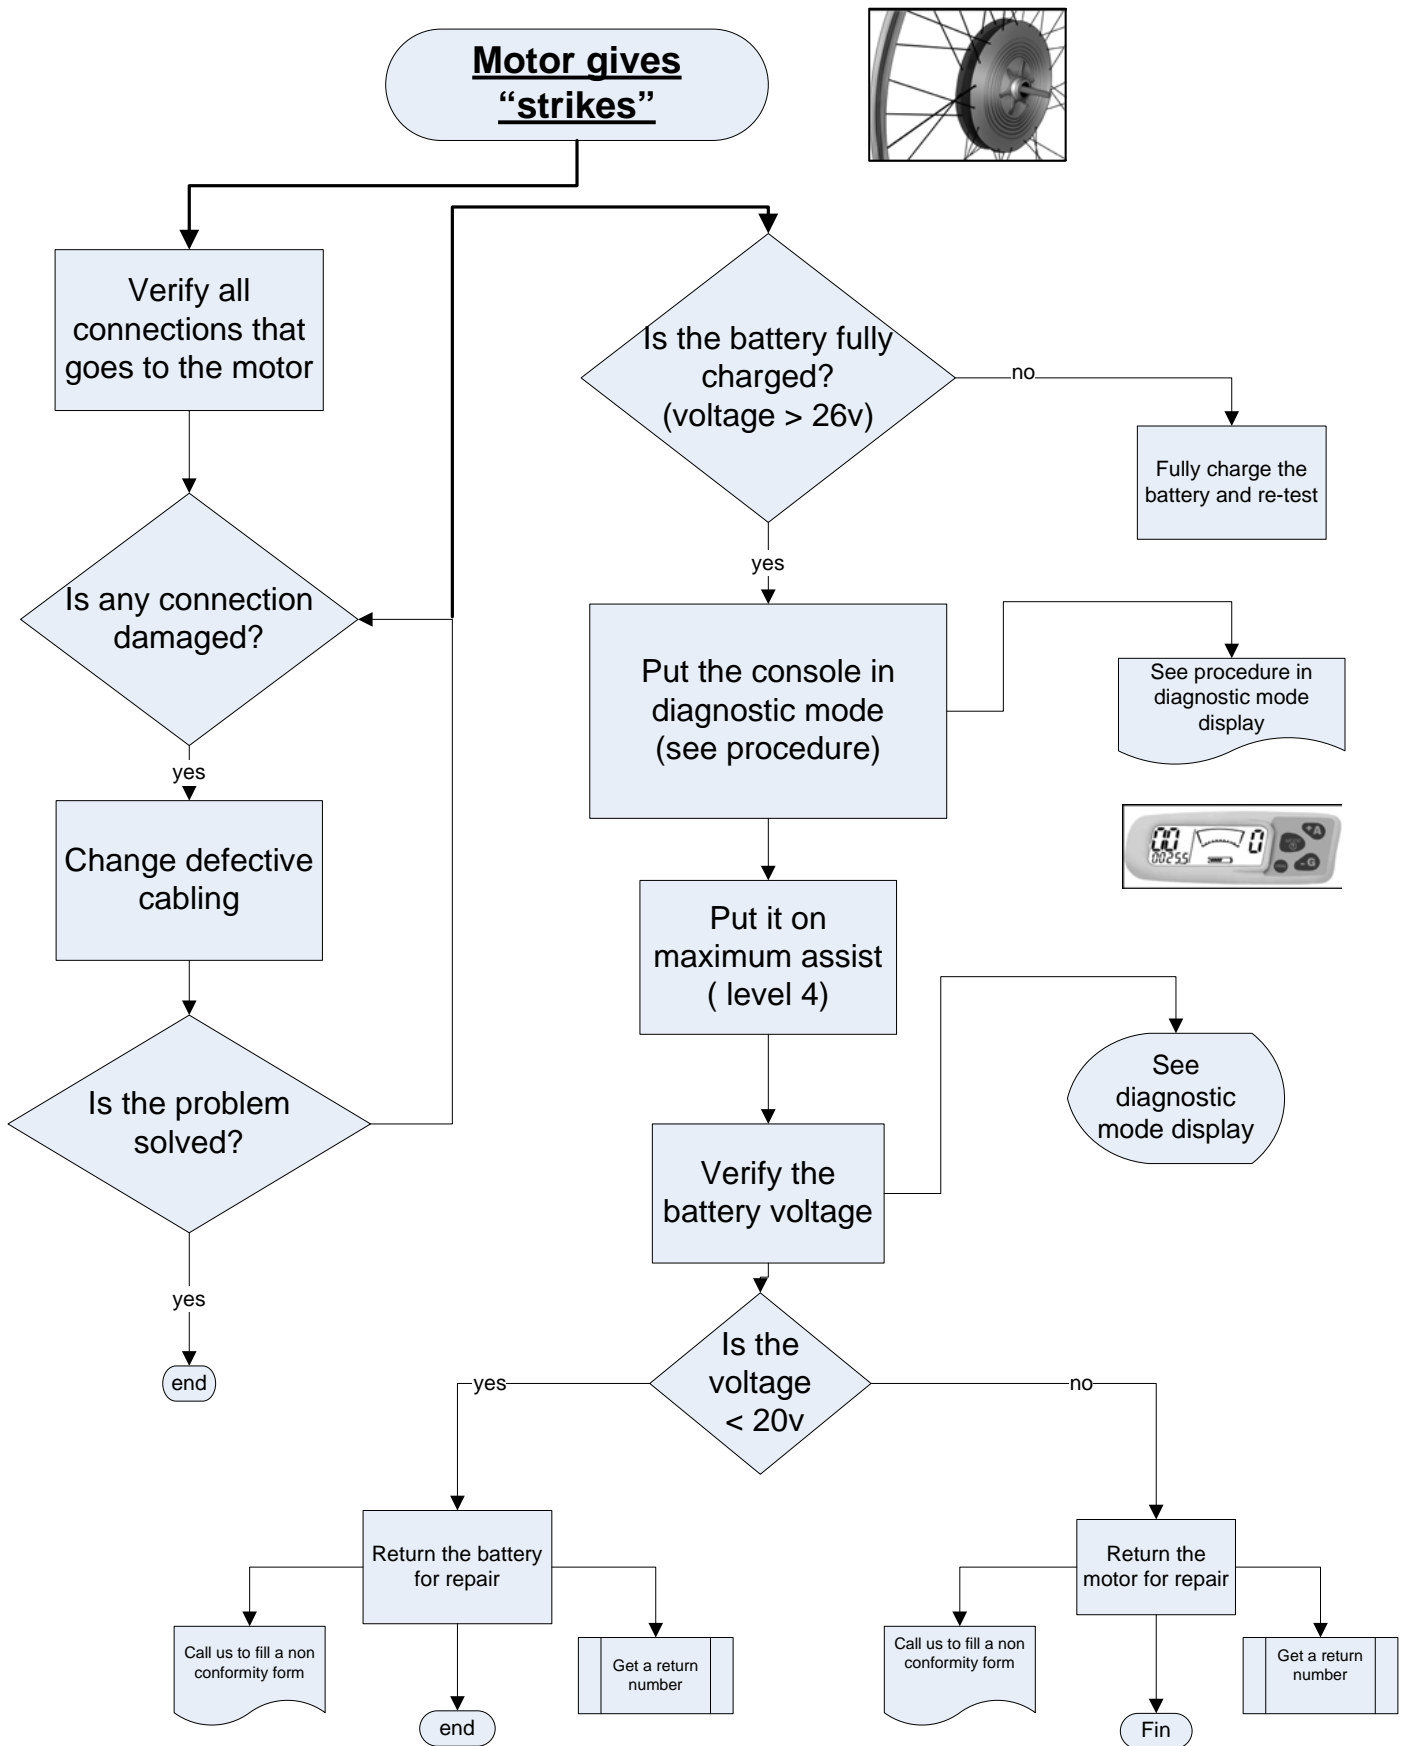

Motor doesn't assist

Console does not display properly

System does not turn on

**Battery does not accept any charge,
the light does not turn on
(for Ni-MH batteries only)**

Console does not show battery status