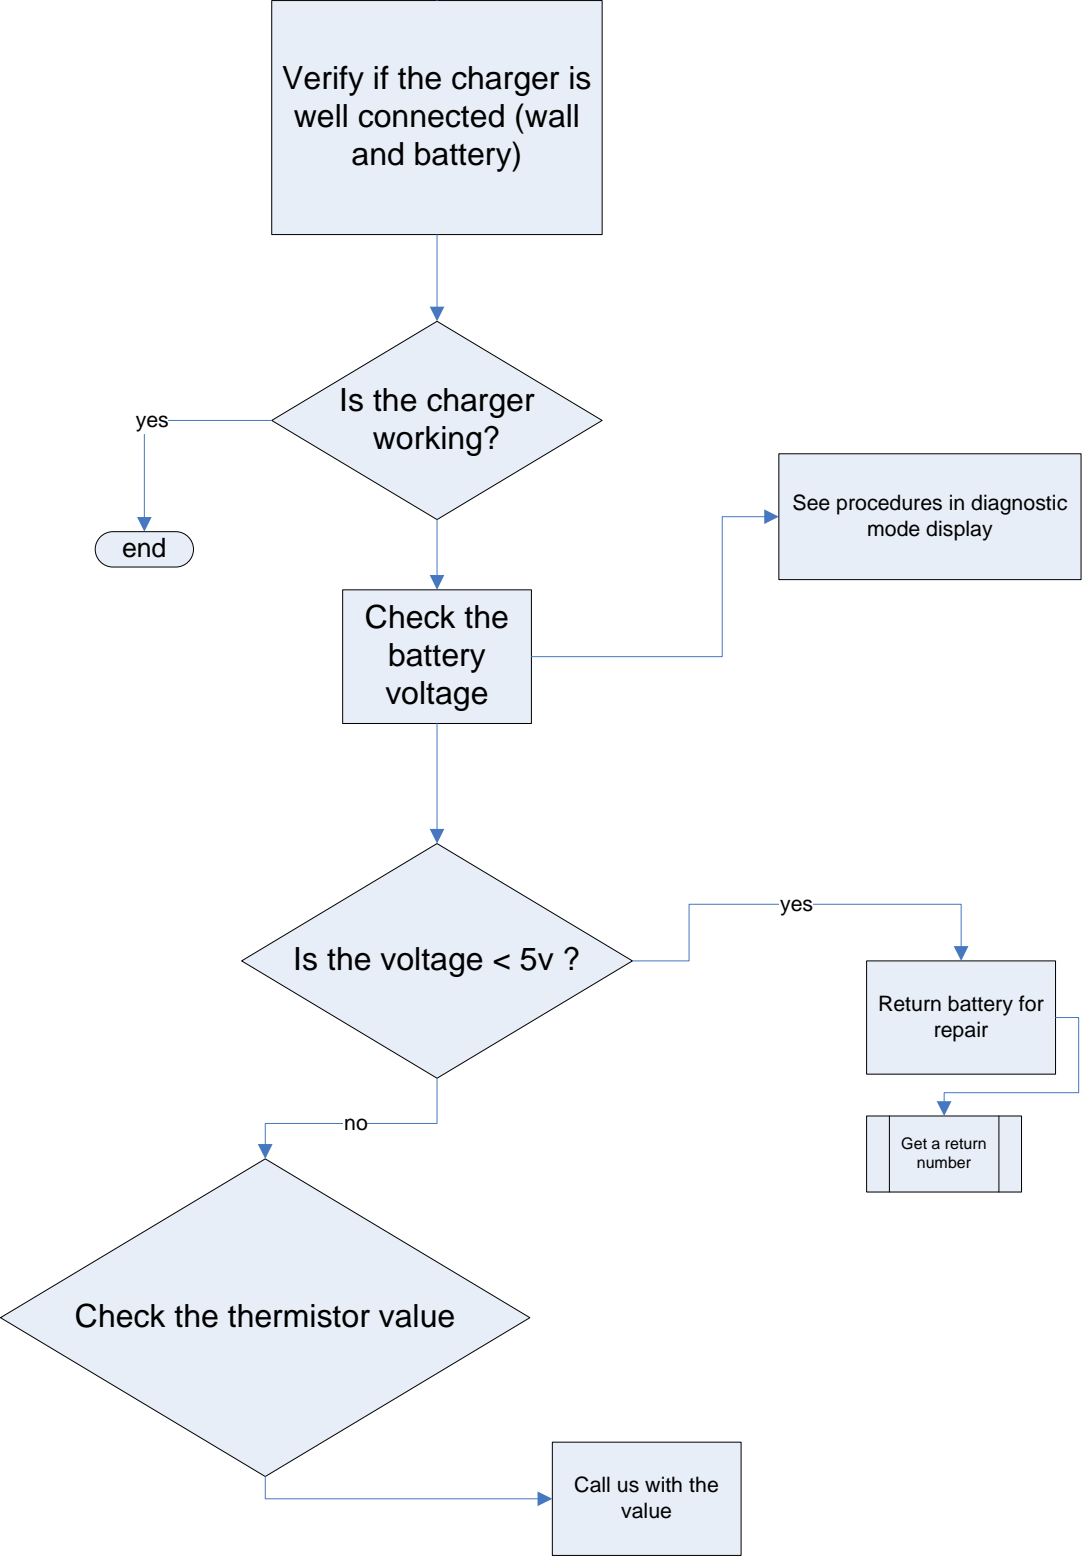

Motor doesn't assist

Console does not display properly

System does not turn on

**Battery does not accept any charge,
the light does not turn on
(for Ni-MH batteries only)**

Console does not show battery status