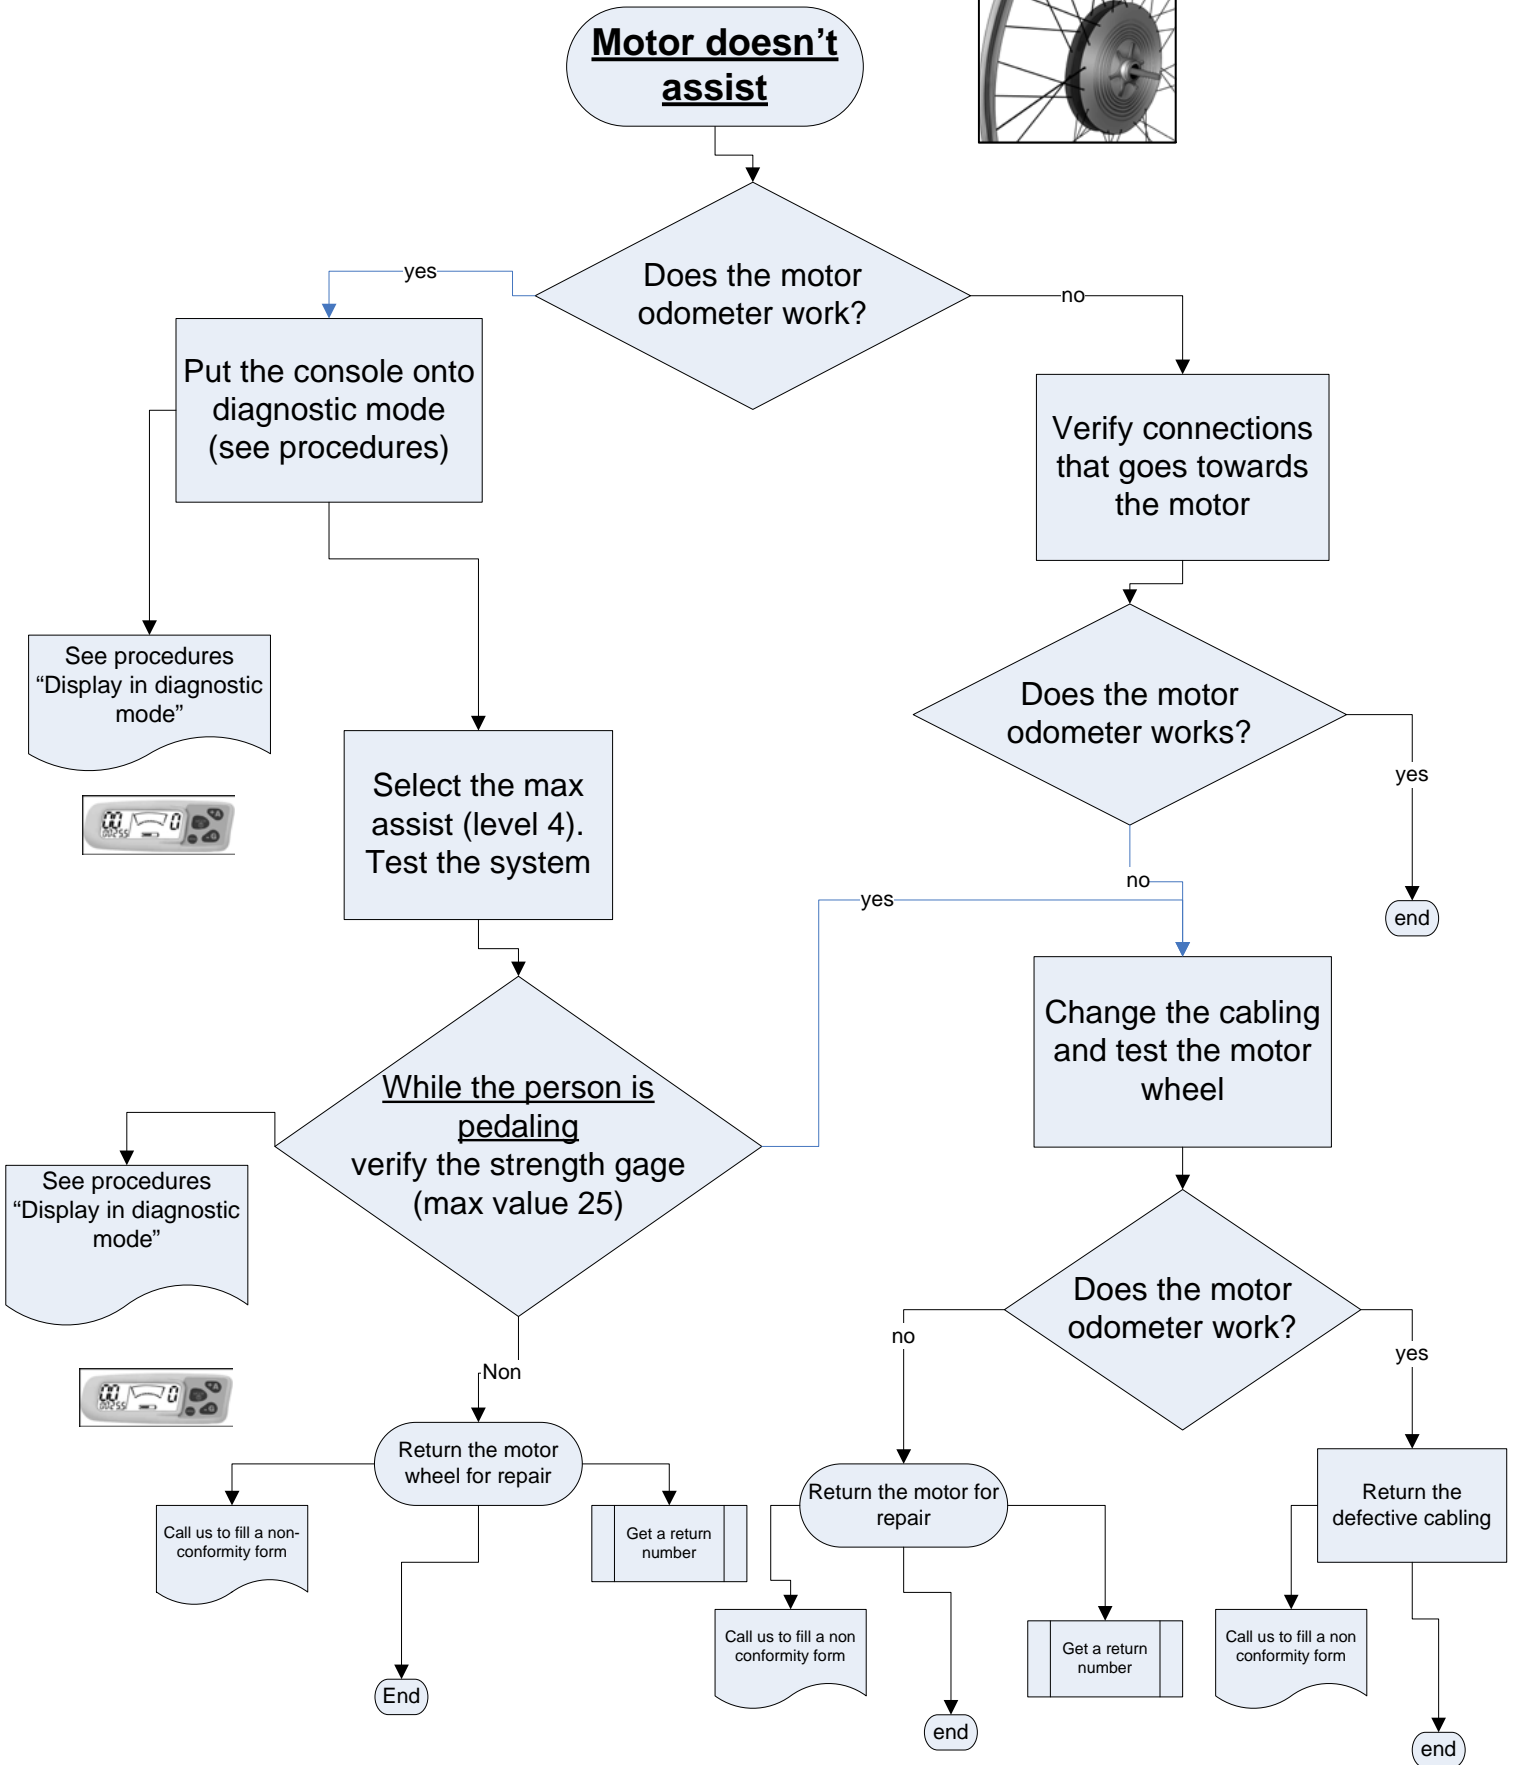

Motor doesn't assist

Console does not display properly

System does not turn on

**Battery does not accept any charge,
the light does not turn on
(for Ni-MH batteries only)**

Console does not show battery status