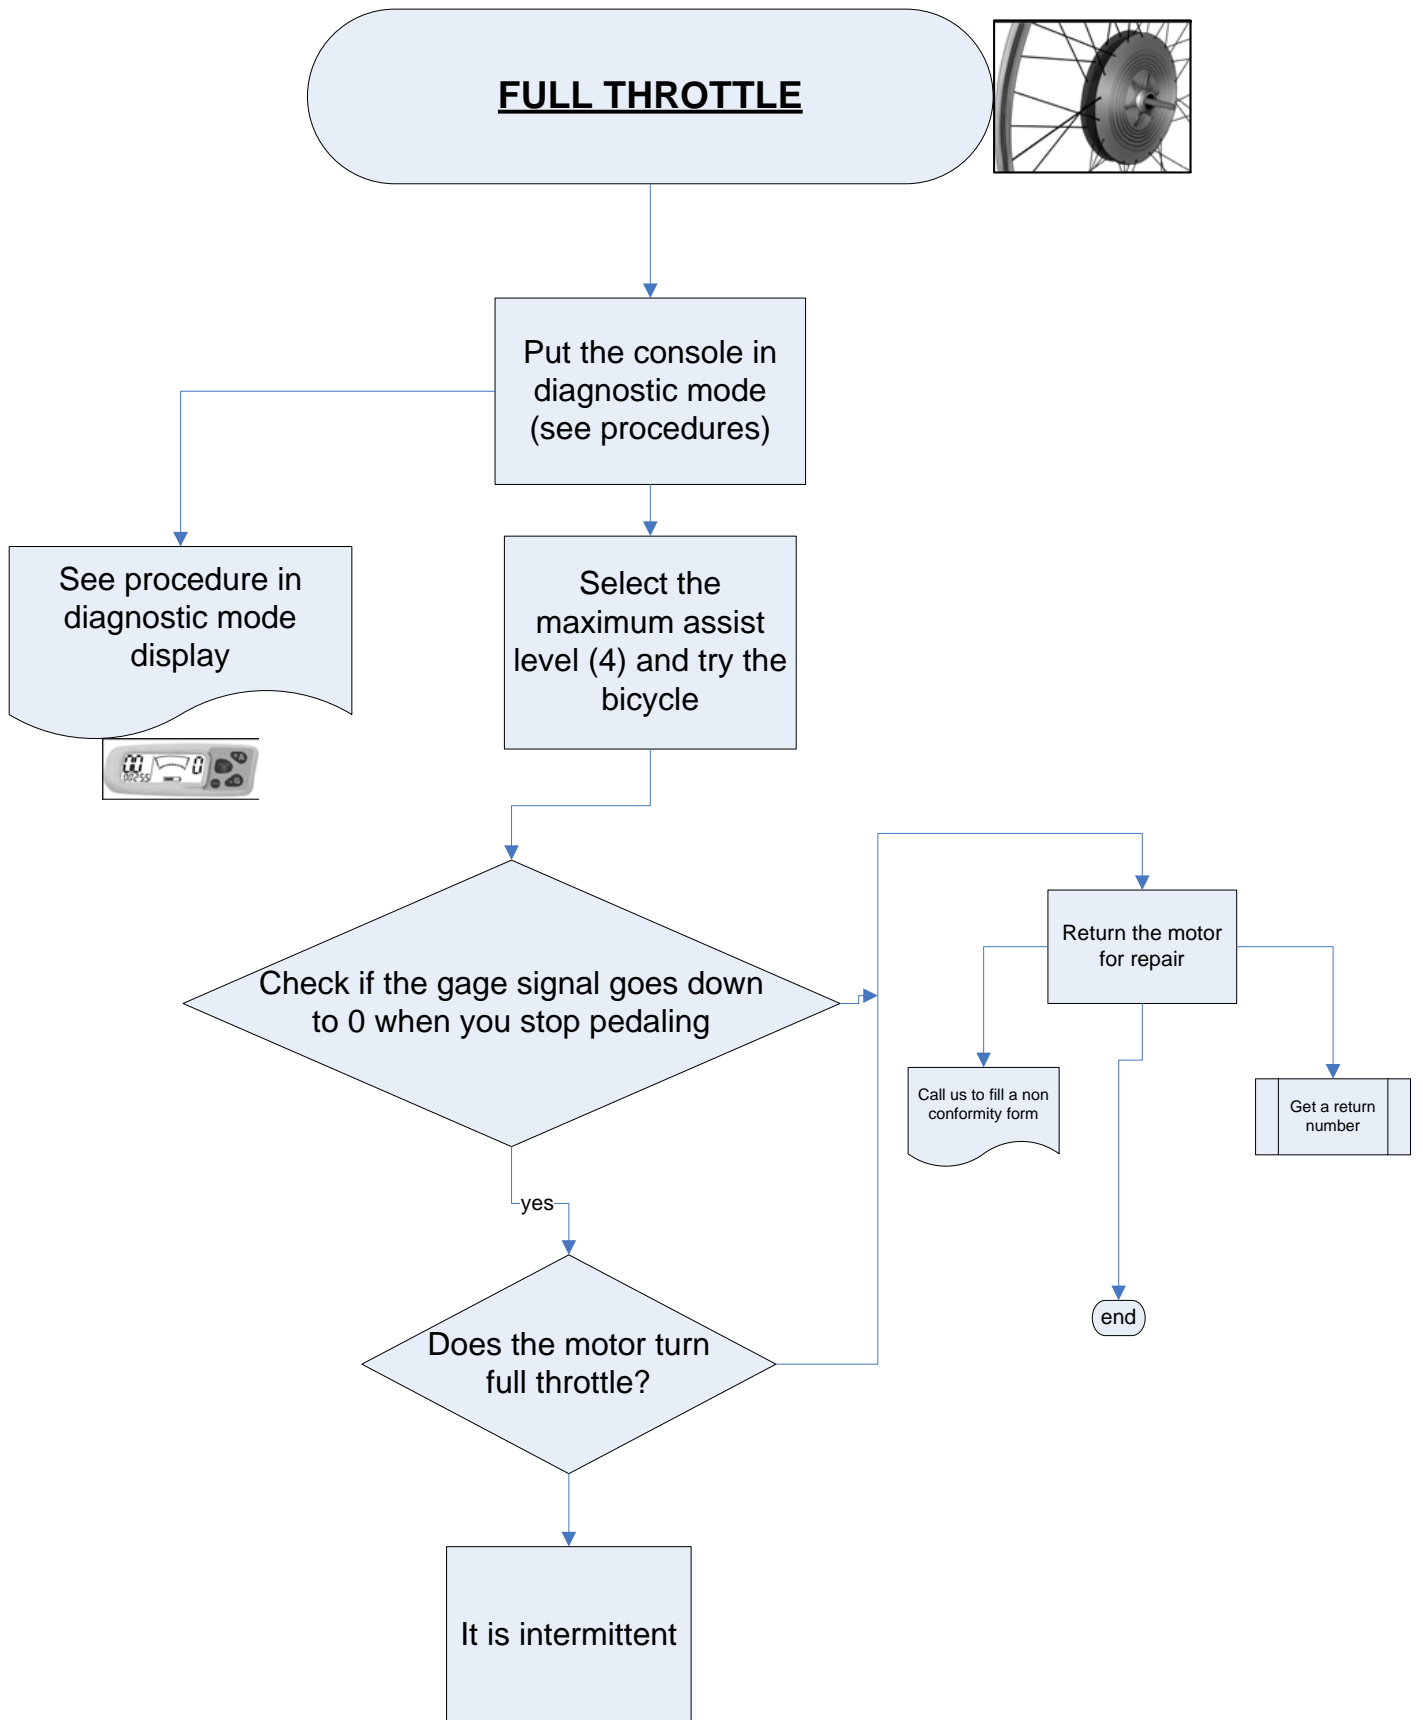

Motor doesn't assist

Console does not display properly

System does not turn on

**Battery does not accept any charge,
the light does not turn on
(for Ni-MH batteries only)**

Console does not show battery status