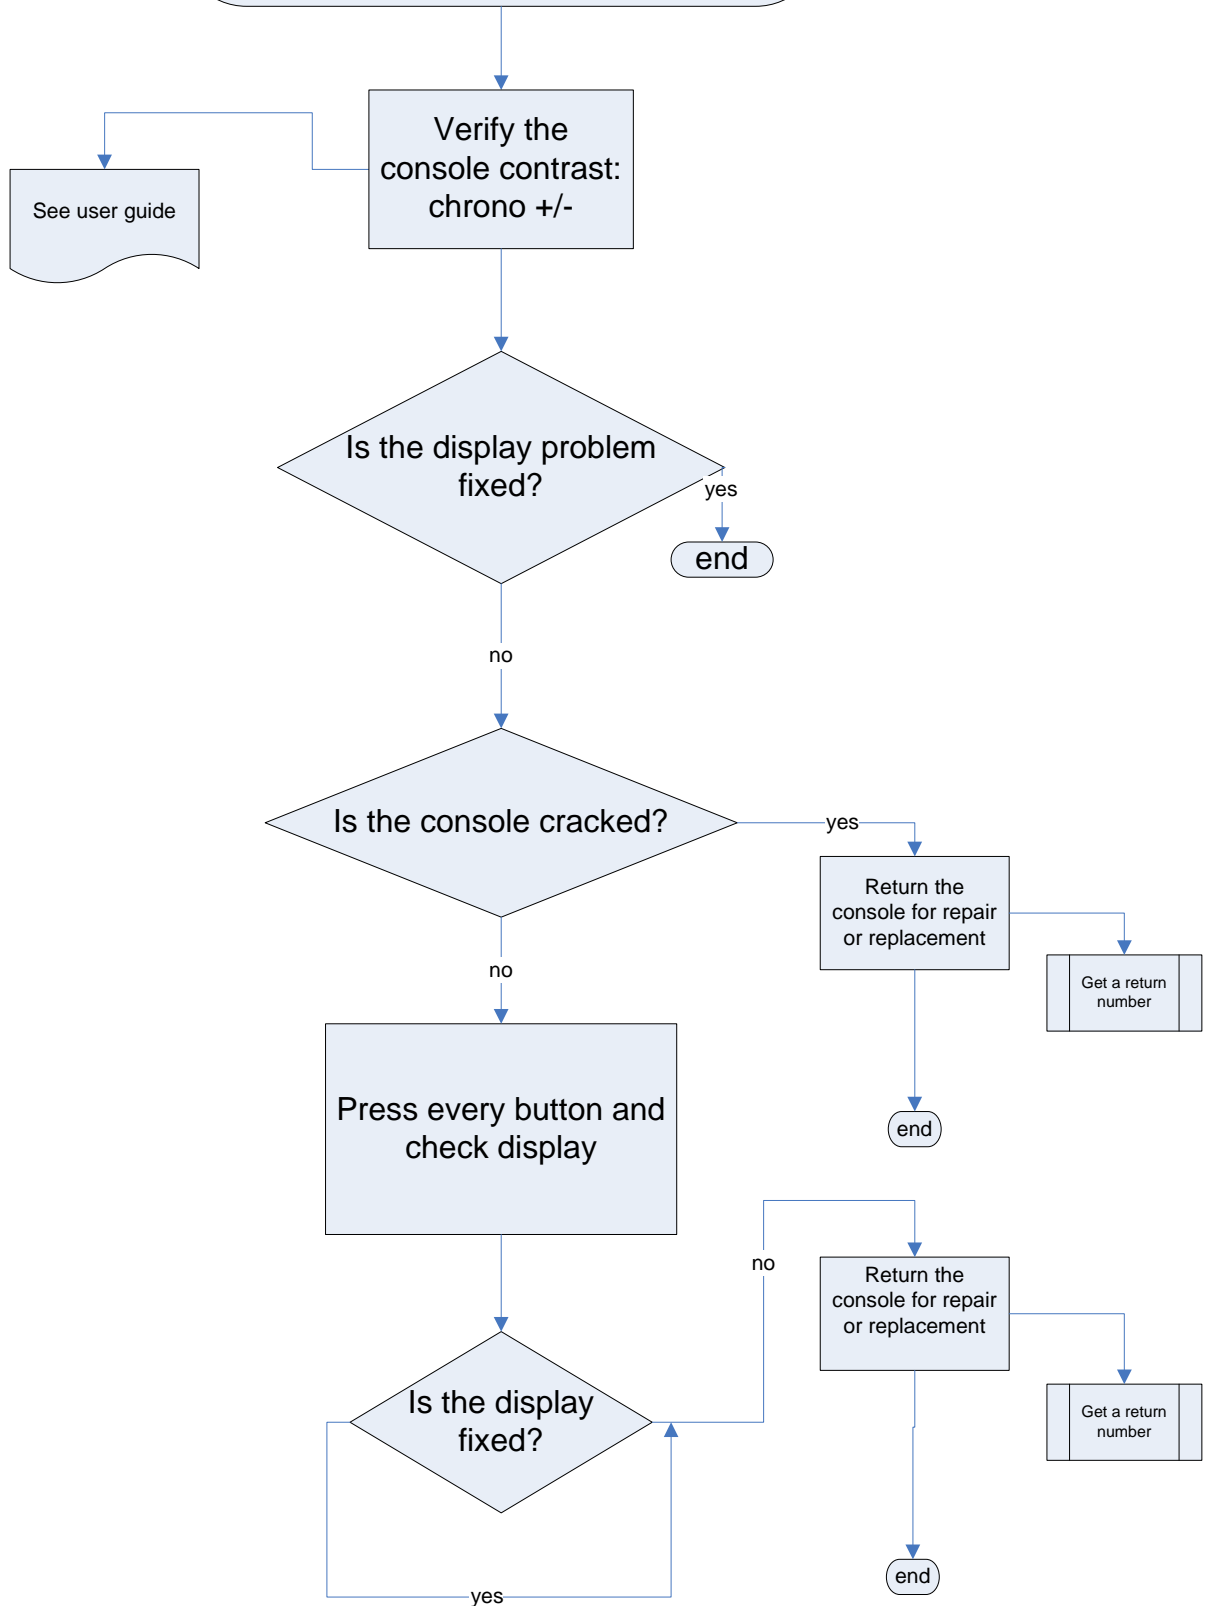

Motor doesn't assist

Console does not display properly

System does not turn on

**Battery does not accept any charge,
the light does not turn on
(for Ni-MH batteries only)**

Console does not show battery status